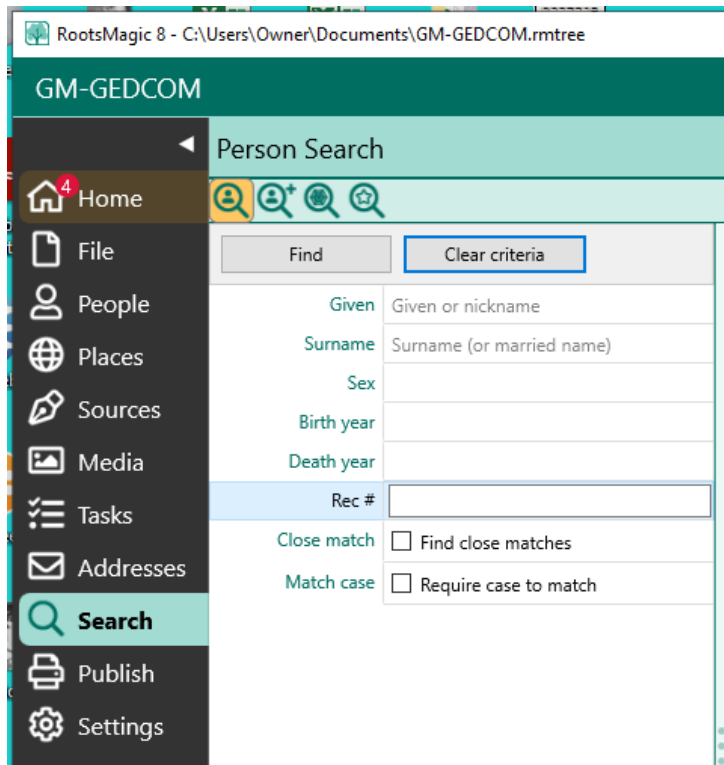

Select Search from the Left-Hand Toolbar

Select Person Search – Advanced

Click Find to enter your search criteria

This will open the selection criteria window

Set the << Select field >> to Death;

Set the values to: date is after 04/01/1950

RootsMagic

Death date is after "04/01/1950"

and <<Select field>> equals

and <<Select field>> equals

and <<Select field>> equals

and <<Select field>> equals

and <<Select field>> equals

Match case