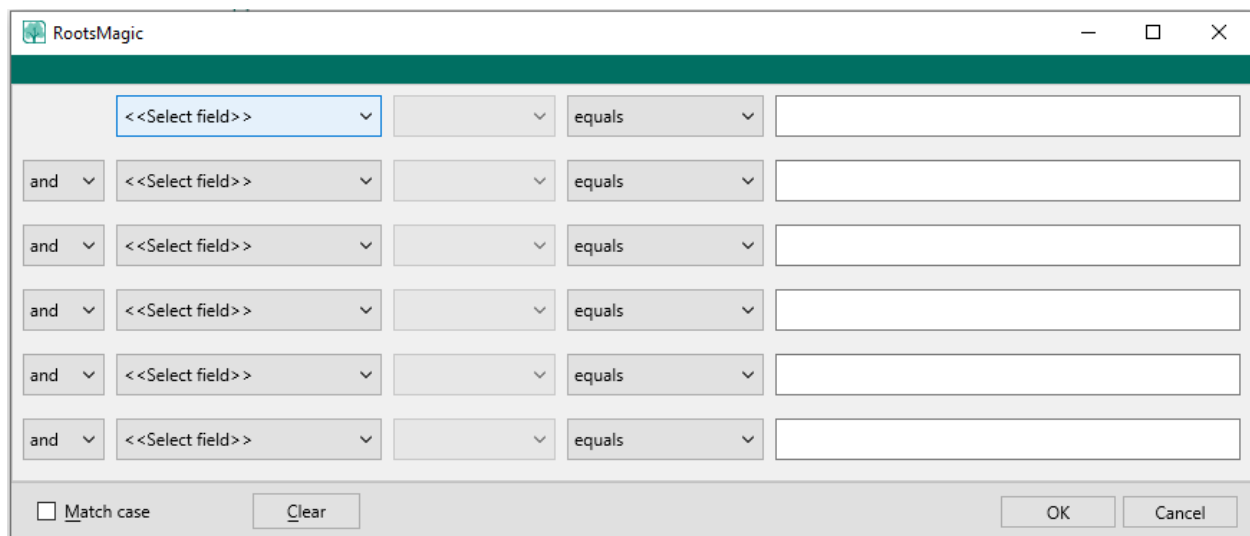

Select Search from the Left-Hand Toolbar

Select Person Search – Advanced

Click Find to enter your search criteria

This will open the selection criteria window

Set the << Select field >> to Death;

Set the values to: date is after 04/01/1950