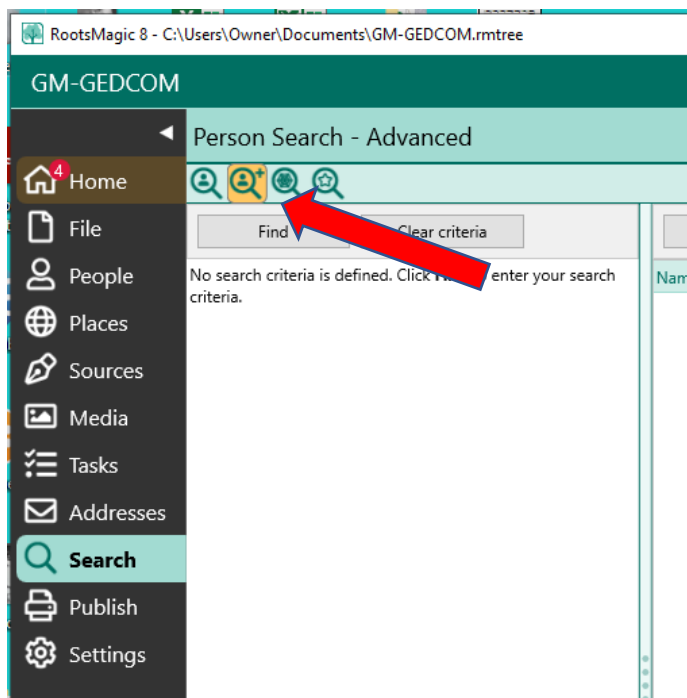

Select Search from the Left-Hand Toolbar

Select Person Search – Advanced

Click Find to enter your search criteria

This will open the selection criteria window

Set the << Select field >> to Death;

Set the values to: date is after 04/01/1950