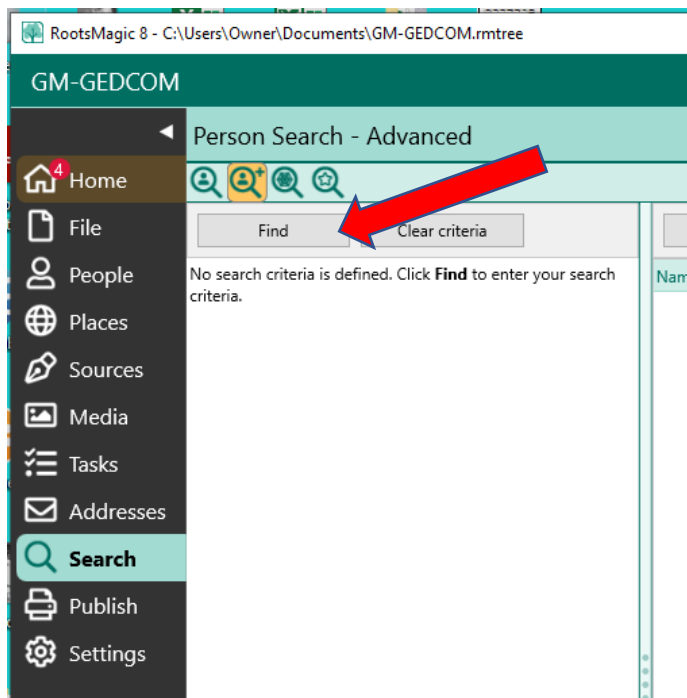

Select Search from the Left-Hand Toolbar

Select Person Search – Advanced

Click Find to enter your search criteria

This will open the selection criteria window

Set the << Select field >> to Death;

Set the values to: date is after 04/01/1950