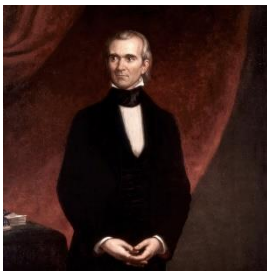

Polk County - Established by the Tennessee General Assembly in 1839, Polk County was named to honor newly elected Governor James K. Polk. It is located in the extreme southeastern corner of the state, bounded by North Carolina and Georgia. Most of the county's 436 square miles lie within the Chilhowee and Unaka mountain ranges and contain some of the most scenic beauty in the country,

[Download Locality Guide for Polk County](#)